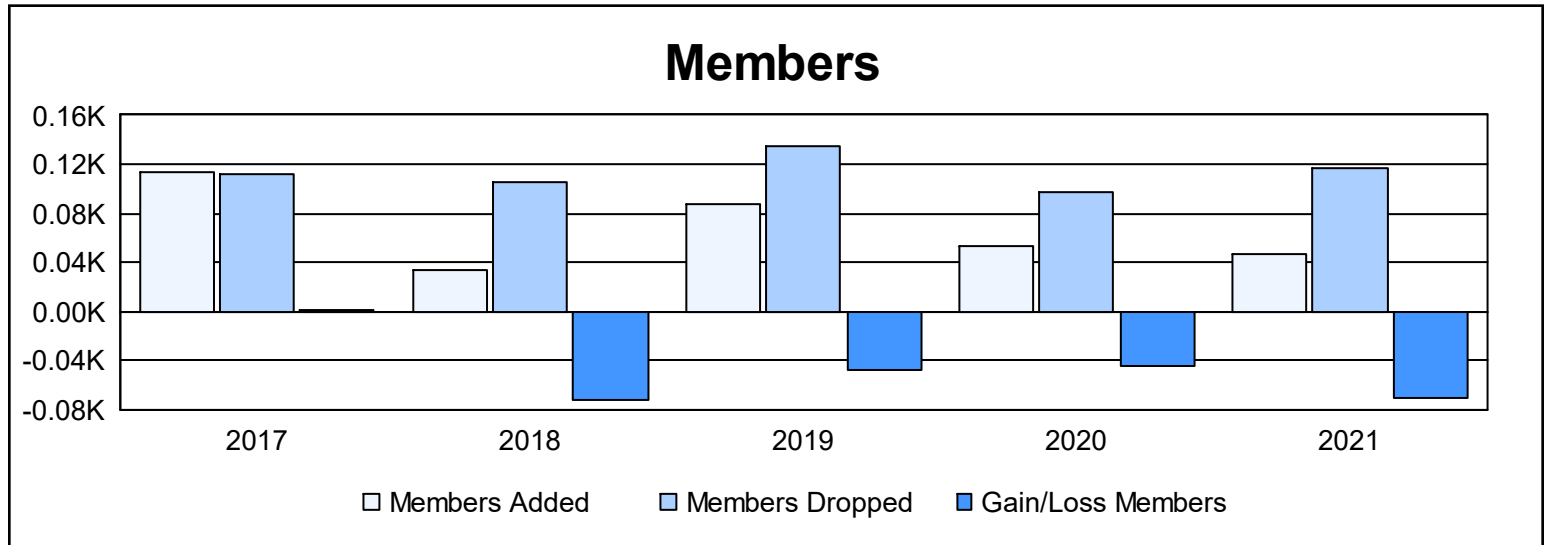

Year	New Clubs	Dropped Clubs	Gain/ Loss Clubs	New Members	Charter Members	Reinstate Members	Transfer Members	Total Member Added	Total Members Dropped	Gain/ Loss Members
2016-2017	0	0	0	86	4	0	23	113	112	1
2017-2018	0	1	-1	27	0	1	5	33	105	-72
2018-2019	0	1	-1	60	1	2	25	88	135	-47
2019-2020	0	1	-1	20	5	10	18	53	97	-44
2020-2021	0	1	-1	30	1	1	14	46	116	-70
<b>Average</b>	<b>0</b>	<b>1</b>	<b>-1</b>	<b>45</b>	<b>2</b>	<b>3</b>	<b>17</b>	<b>67</b>	<b>113</b>	<b>-46</b>

### Membership Composition June 2021 Cumulative