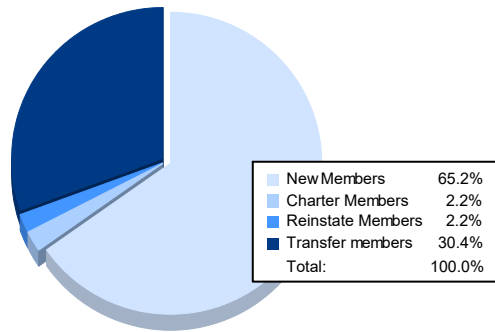

Year	New Clubs	Dropped Clubs	Gain/ Loss Clubs	New Members	Charter Members	Reinstate Members	Transfer Members	Total Member Added	Total Members Dropped	Gain/ Loss Members
2016-2017	0	0	0	86	4	0	23	113	112	1
2017-2018	0	1	-1	27	0	1	5	33	105	-72
2018-2019	0	1	-1	60	1	2	25	88	135	-47
2019-2020	0	1	-1	20	5	10	18	53	97	-44
2020-2021	0	1	-1	30	1	1	14	46	116	-70
<b>Average</b>	<b>0</b>	<b>1</b>	<b>-1</b>	<b>45</b>	<b>2</b>	<b>3</b>	<b>17</b>	<b>67</b>	<b>113</b>	<b>-46</b>

### Membership Composition June 2021 Cumulative