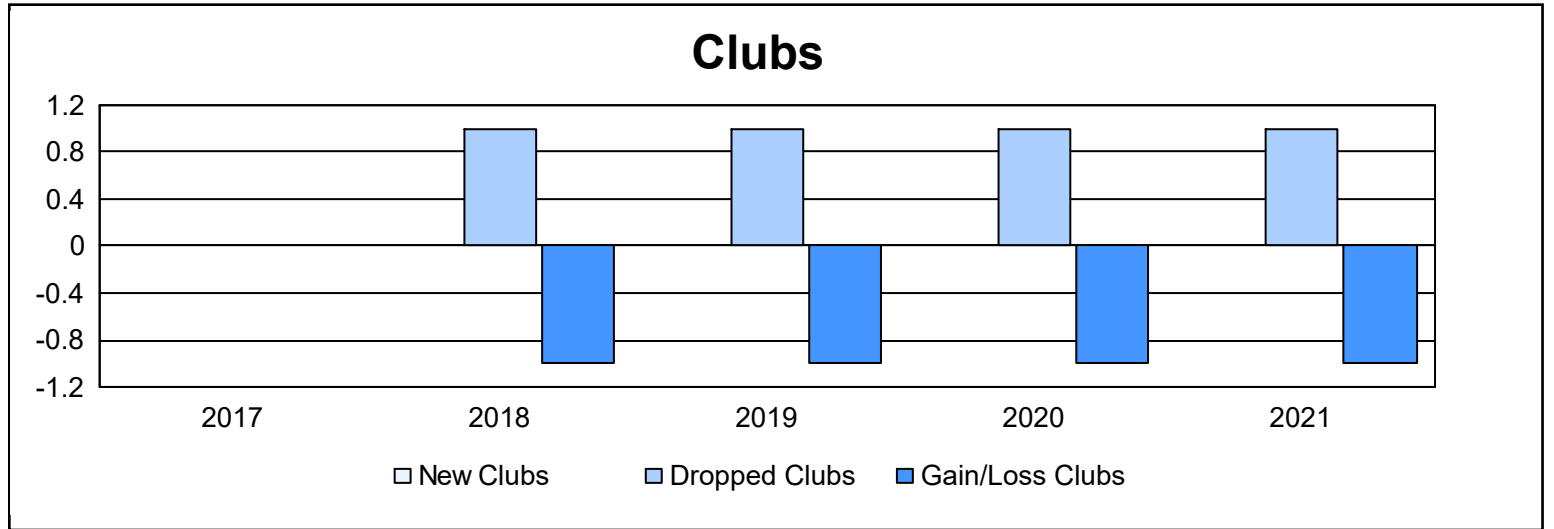

Year	New Clubs	Dropped Clubs	Gain/ Loss Clubs	New Members	Charter Members	Reinstate Members	Transfer Members	Total Member Added	Total Members Dropped	Gain/ Loss Members
2016-2017	0	0	0	86	4	0	23	113	112	1
2017-2018	0	1	-1	27	0	1	5	33	105	-72
2018-2019	0	1	-1	60	1	2	25	88	135	-47
2019-2020	0	1	-1	20	5	10	18	53	97	-44
2020-2021	0	1	-1	30	1	1	14	46	116	-70
<b>Average</b>	<b>0</b>	<b>1</b>	<b>-1</b>	<b>45</b>	<b>2</b>	<b>3</b>	<b>17</b>	<b>67</b>	<b>113</b>	<b>-46</b>

### Membership Composition June 2021 Cumulative